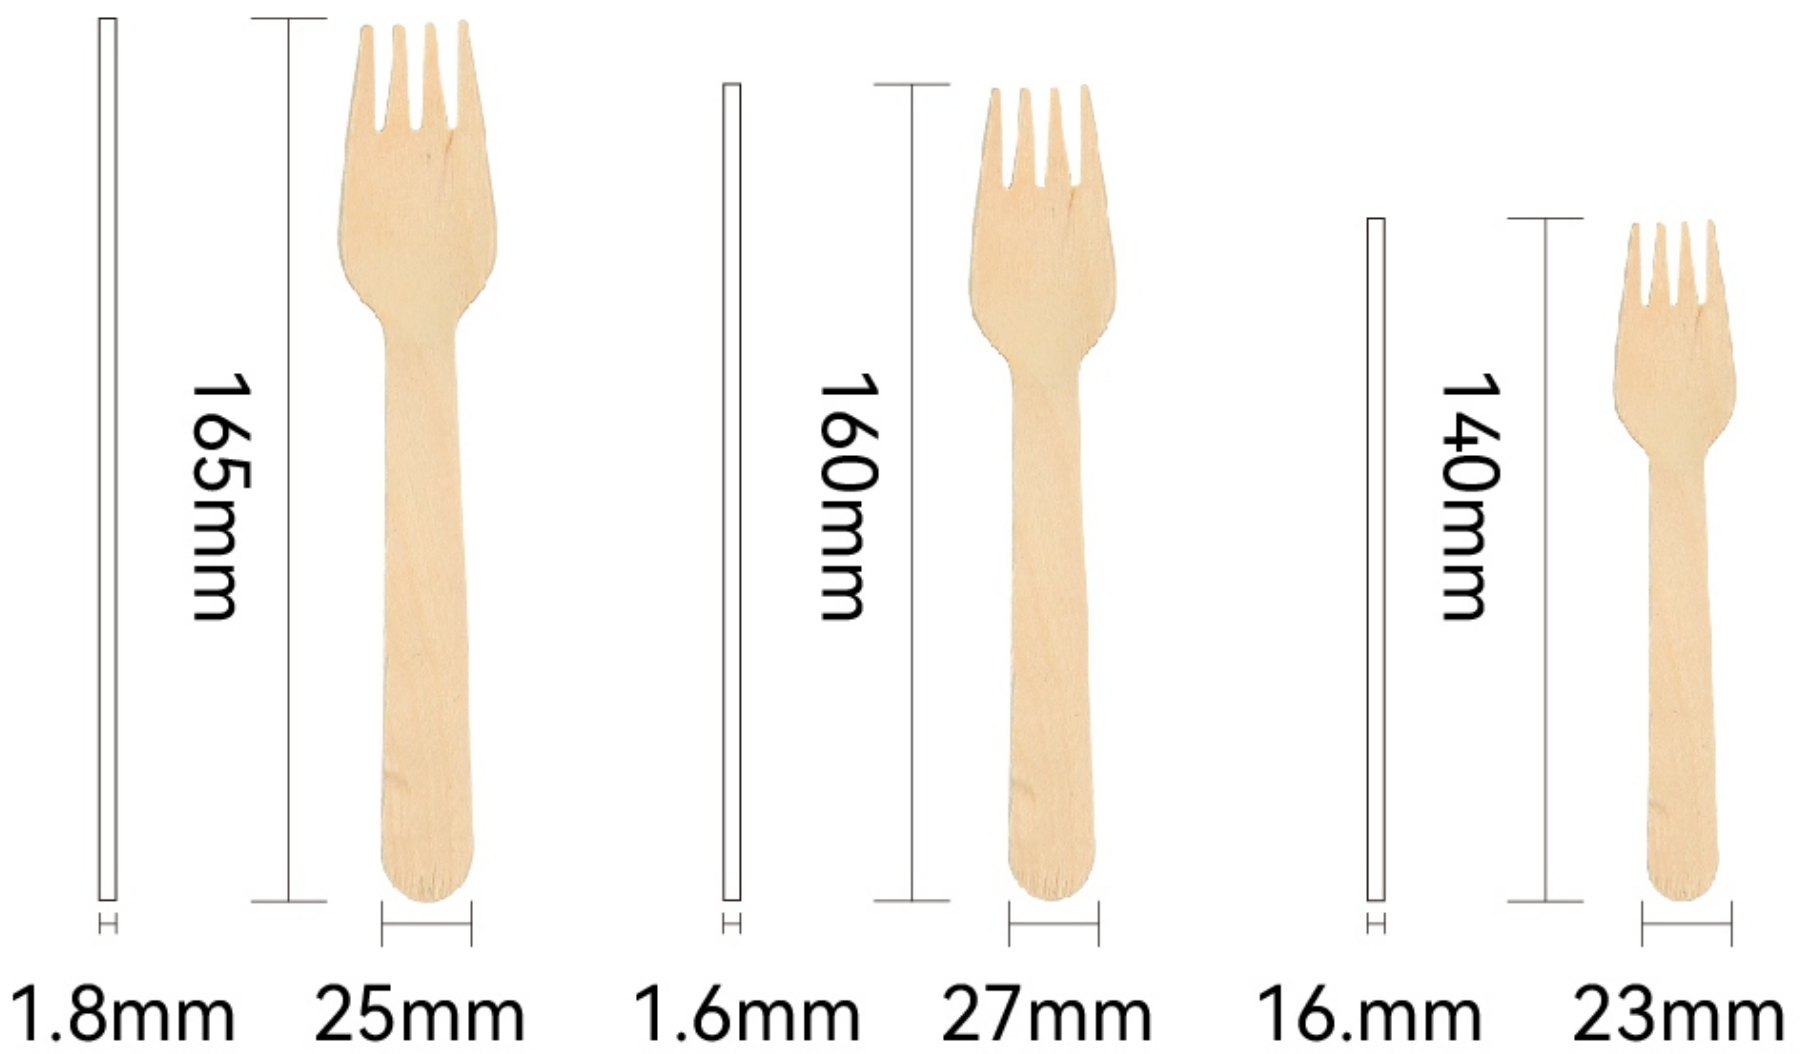

Search

SHRAVANTHI

♻️ IcySticks Pvt Ltd.

Wooden Cutlery

Feature: Eco-Friendly, Compostable, Disposable, Convenient.

SHRAVANTHI

lcySticks Pvt Ltd.

110x23x1.4 mm

100x23x1.4 mm

96x20x1.4 mm

95x24x1.4 mm

70x24x1.4 mm

165 mm

160 mm

140 mm

105 mm