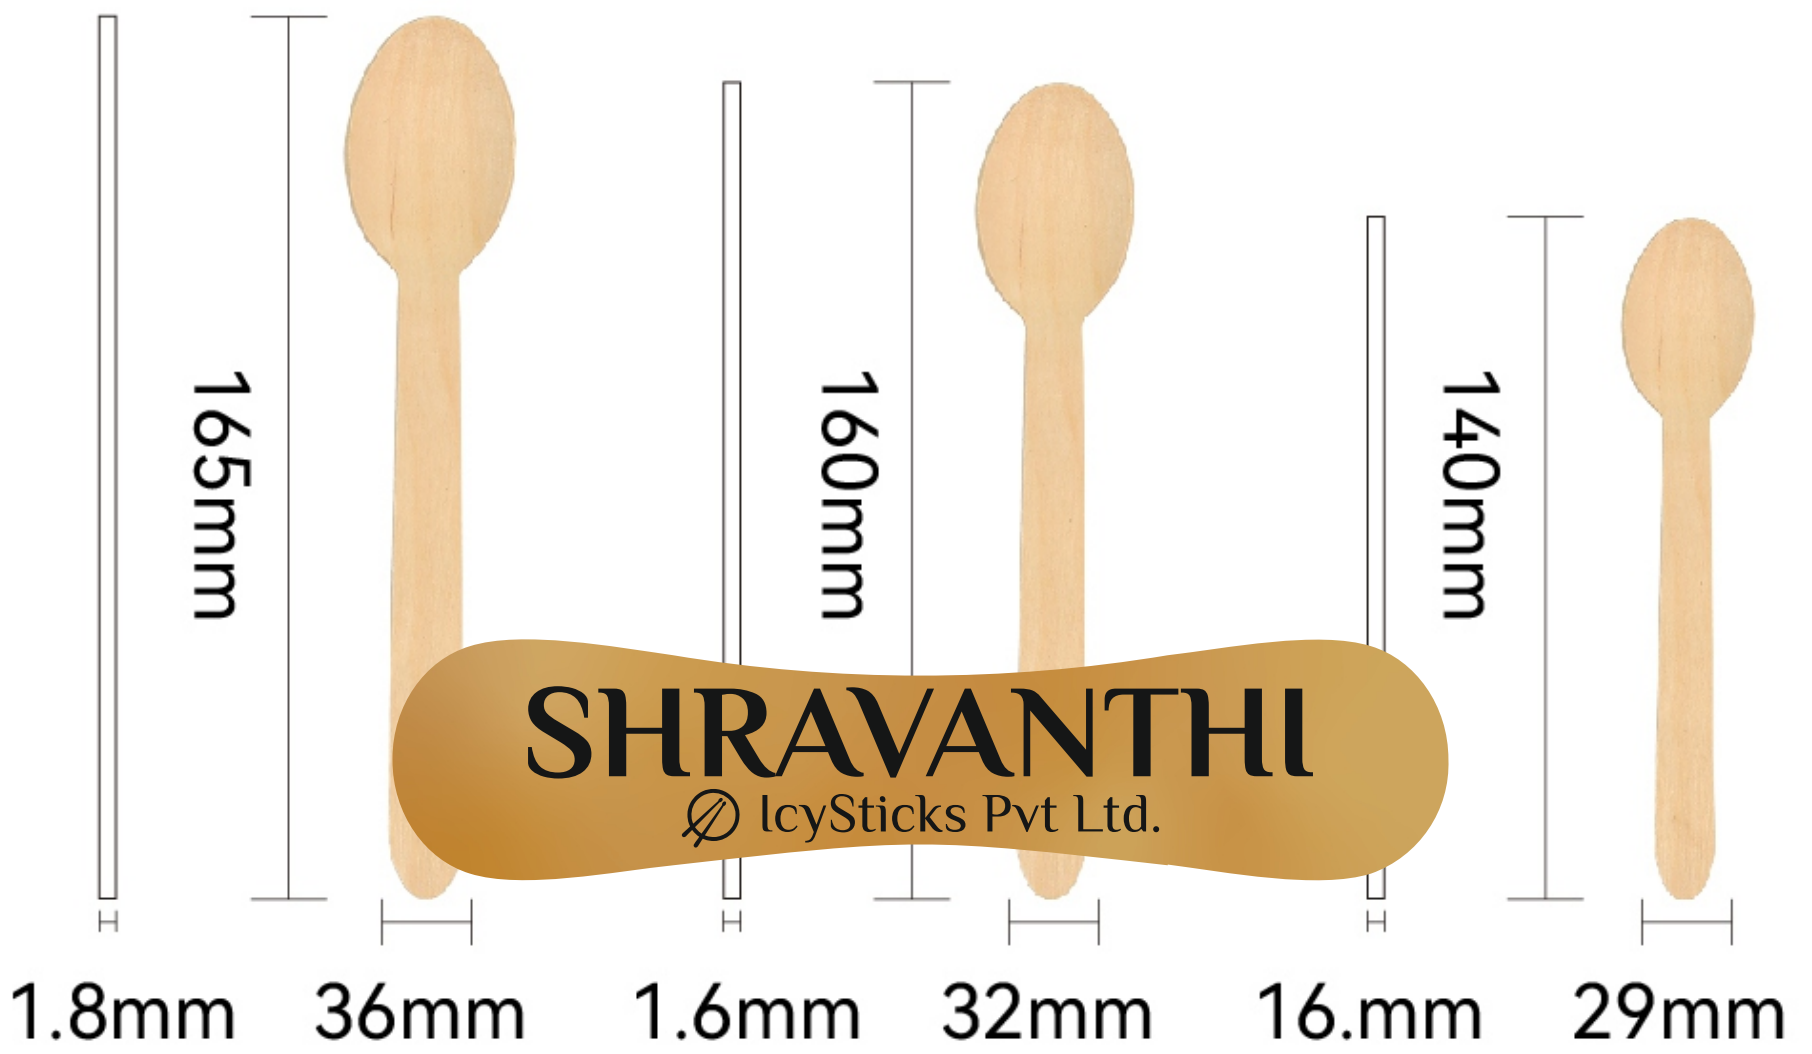

Search

SHRAVANTHI

♻️ IcySticks Pvt Ltd.

Wooden Cutlery

Feature: Eco-Friendly, Compostable, Disposable, Convenient.

SHRAVANTHI

lcySticks Pvt Ltd.

110x23x1.4 mm

100x23x1.4 mm

96x20x1.4 mm

95x24x1.4 mm

70x24x1.4 mm

165 mm

160 mm

140 mm

105 mm