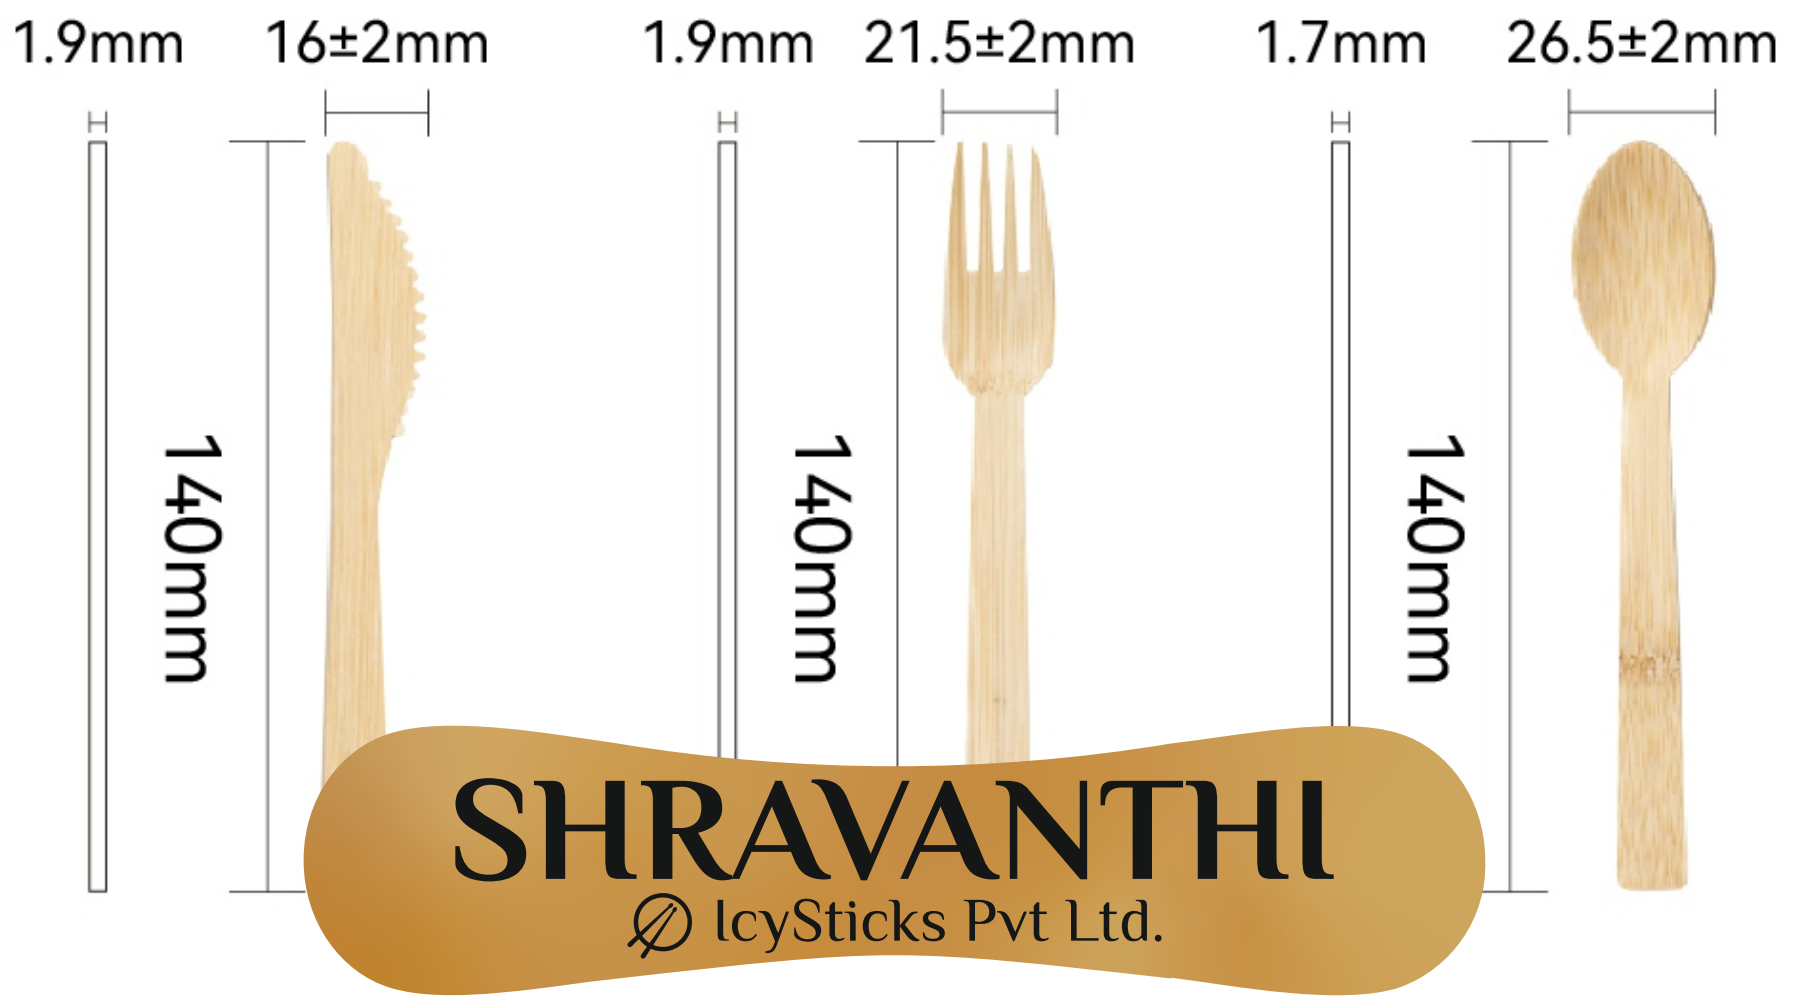

Search

SHRAVANTHI

♻️ IcySticks Pvt Ltd.

Wooden Cutlery

Feature: Eco-Friendly, Compostable, Disposable, Convenient.

SHRAVANTHI

lcySticks Pvt Ltd.

110x23x1.4 mm