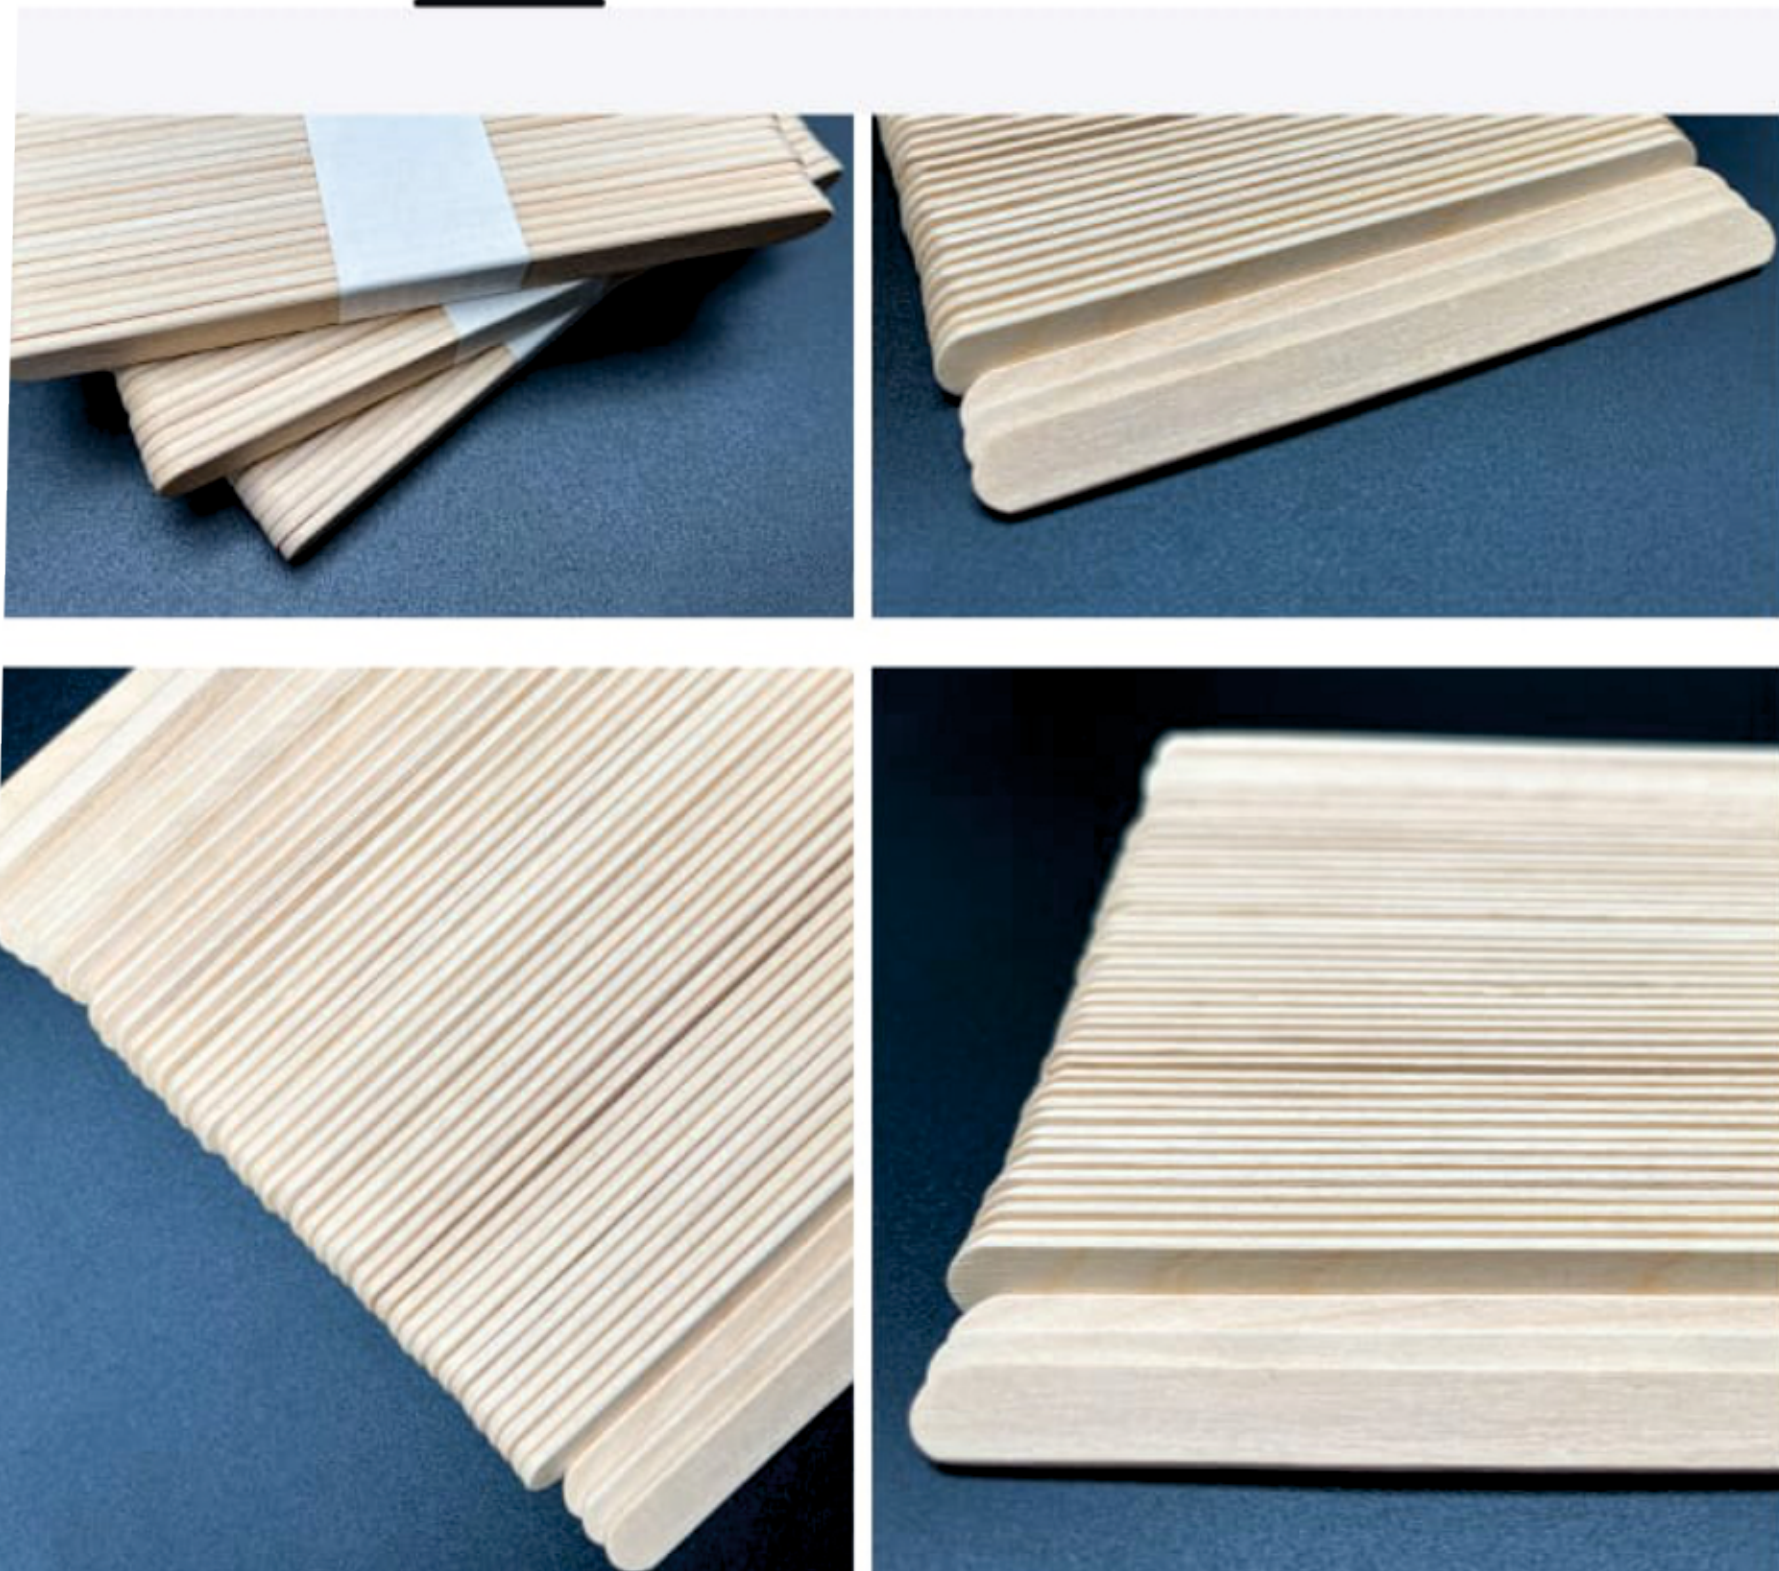

SHRAVANTHI

lcySticks Pvt Ltd.

Specification

Item	value
Type	Ice Cream Tools
Ice Cream Tools Type	Ice Cream Stick
Material	Birch
Feature	Sustainable, Stocked
Place of Origin	SHRAVANTHI WOODEN ICE CREAM STICKS PVT. LTD
Model Number	93
Color	Primary Colour