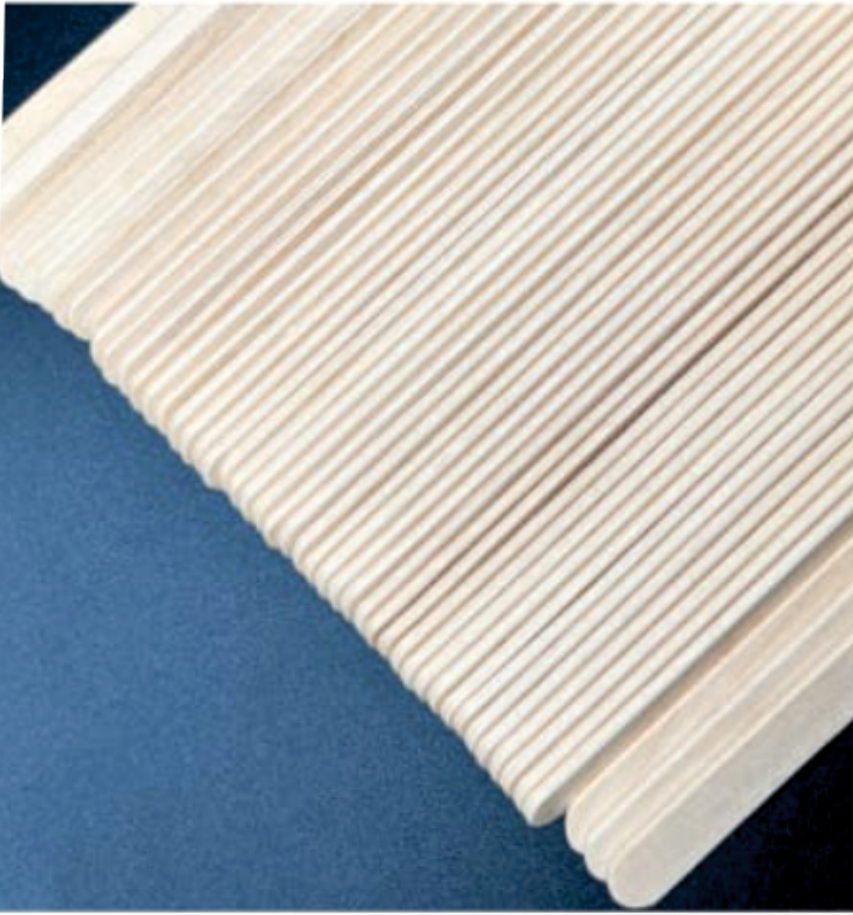

- Size: 93x10x2
- Size: 94x11(17)x2
- Size: 114x10x2

93 mm ice cream stick unbundled unmilled

SHRAVANTHI

lcySticks Pvt Ltd.

Specification

Item	value
Type	Ice Cream Tools
Ice Cream Tools Type	Ice Cream Stick
Material	Birch
Feature	Sustainable, Stocked
Place of Origin	SHRAVANTHI WOODEN ICE CREAM STICKS PVT. LTD
Model Number	75
Color	Primary Colour