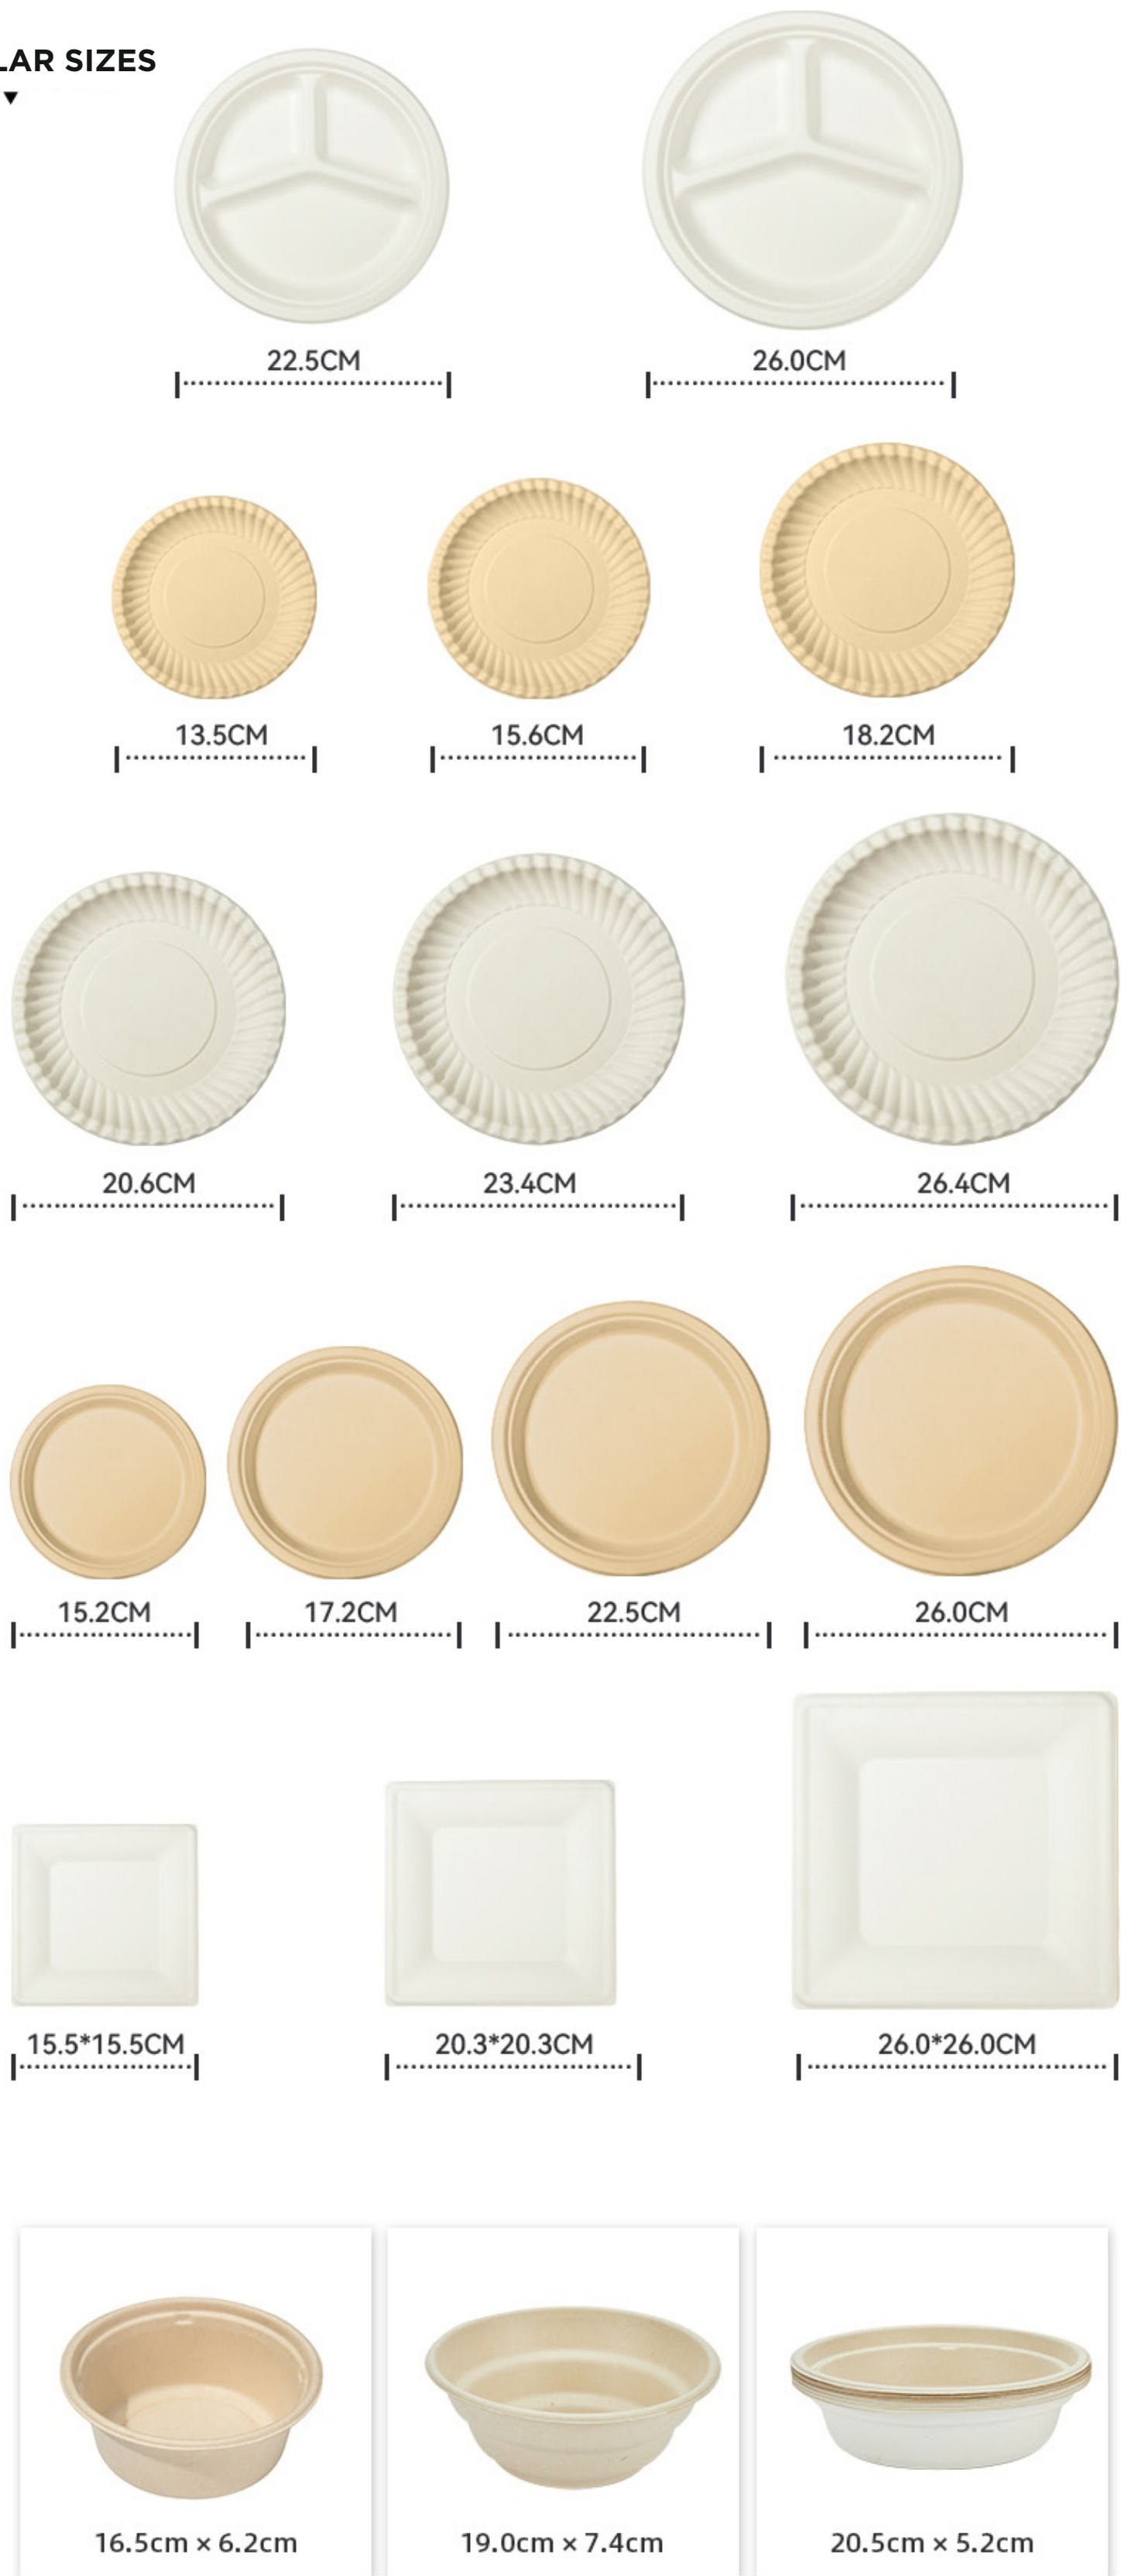

POPULAR SIZES