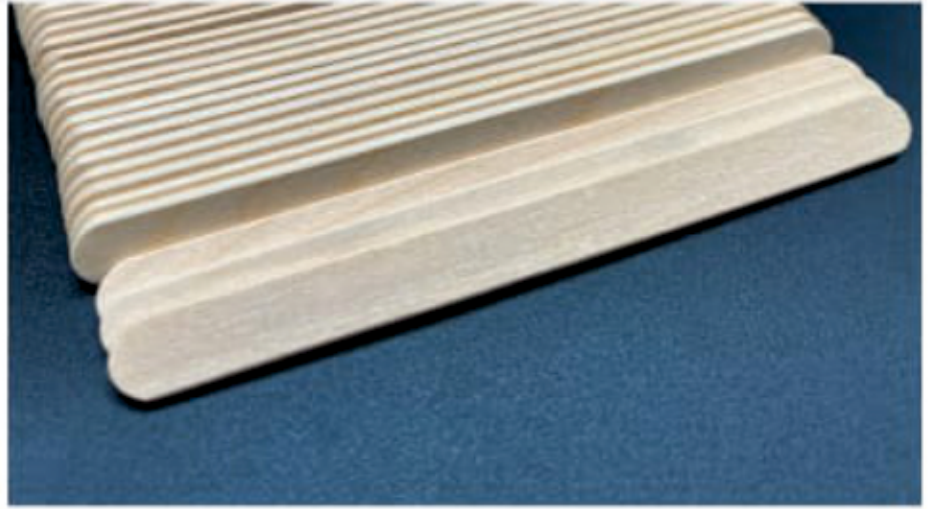

SHRAVANTHI

lcySticks Pvt Ltd.

Specification

Item	value
Type	Ice Cream Tools
Ice Cream Tools Type	Ice Cream Stick
Material	Birch
Feature	Sustainable, Stocked
Place of Origin	SHRAVANTHI WOODEN ICE CREAM STICKS PVT. LTD
Model Number	114
Color	Primary Colour