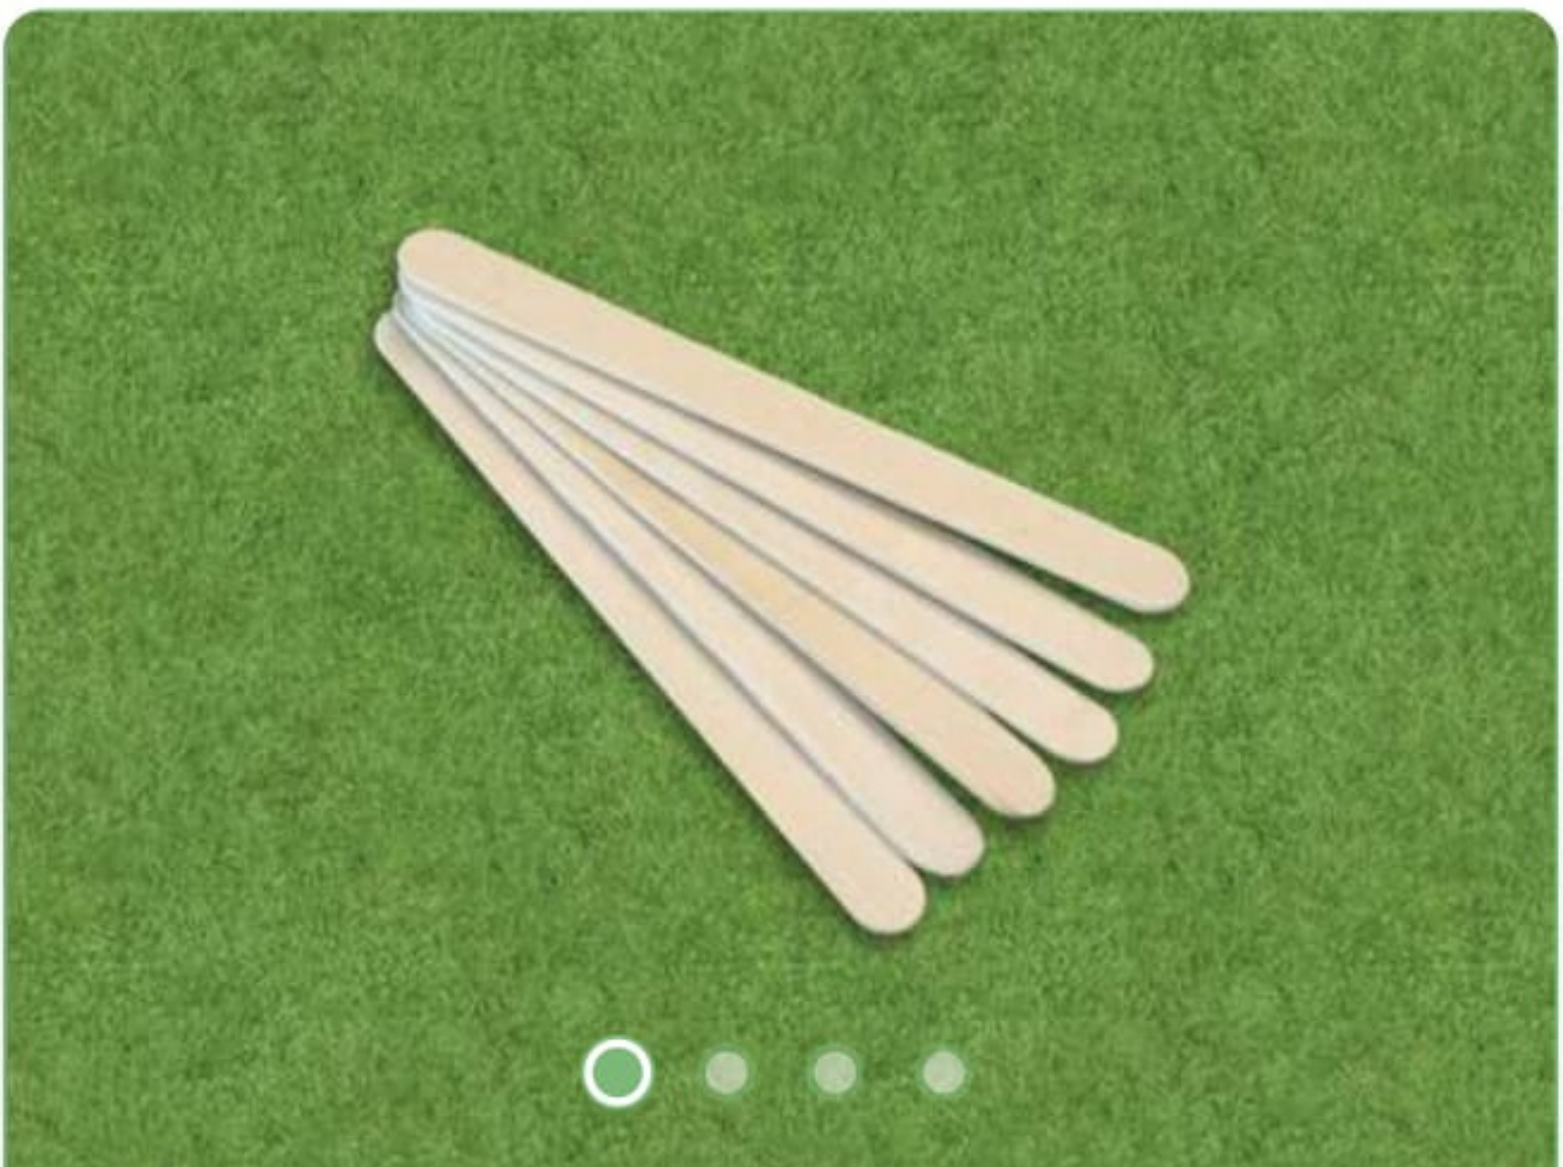

- Size: 93x10x2
- Size: 94x11(17)x2
- Size: 114x10x2

93 mm ice cream stick unbundled unmilled

SHRAVANTHI

lcySticks Pvt Ltd.

Specification

Item	value
Type	Ice Cream Tools
Ice Cream Tools Type	Ice Cream Stick
Material	Birch
Feature	Sustainable, Stocked
Place of Origin	SHRAVANTHI WOODEN ICE CREAM STICKS PVT. LTD
Model Number	75
Color	Primary Colour