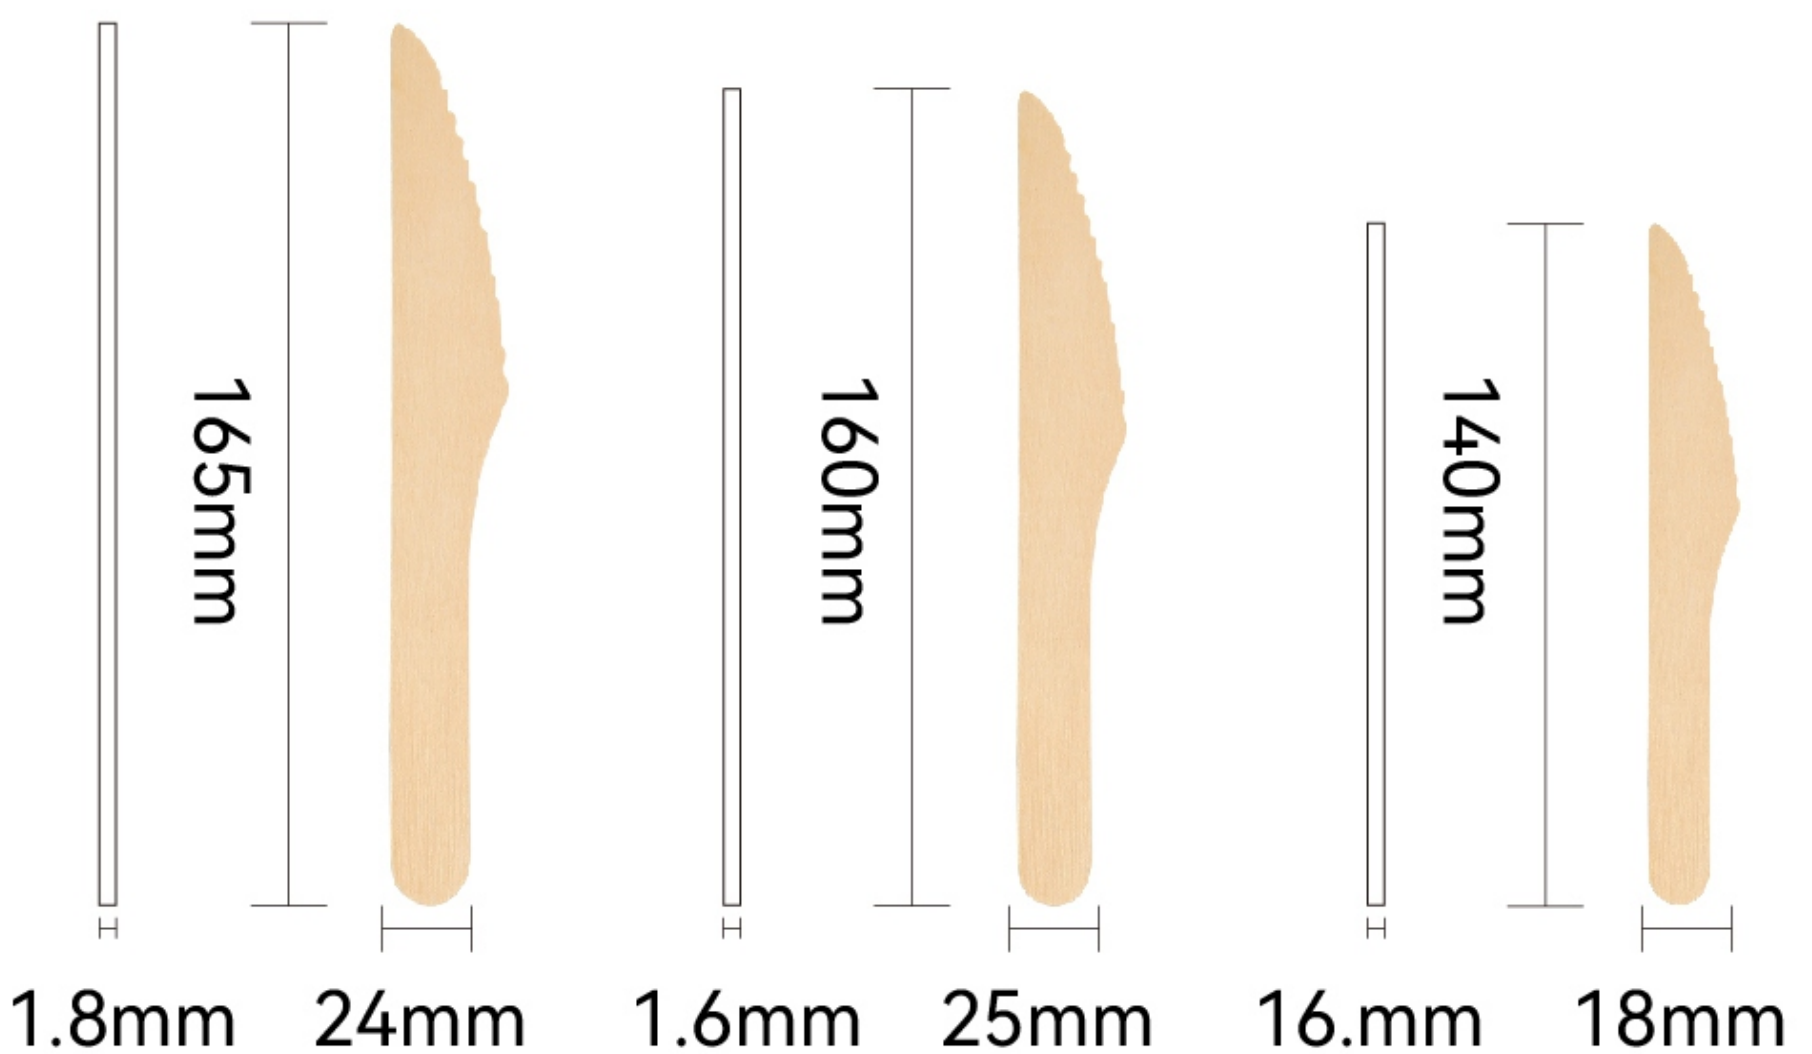

Search

SHRAVANTHI

♻️ IcySticks Pvt Ltd.

Wooden Cutlery

Feature: Eco-Friendly, Compostable, Disposable, Convenient.

SHRAVANTHI

lcySticks Pvt Ltd.

110x23x1.4 mm

100x23x1.4 mm

96x20x1.4 mm

95x24x1.4 mm

70x24x1.4 mm

165 mm

160 mm

140 mm

105 mm